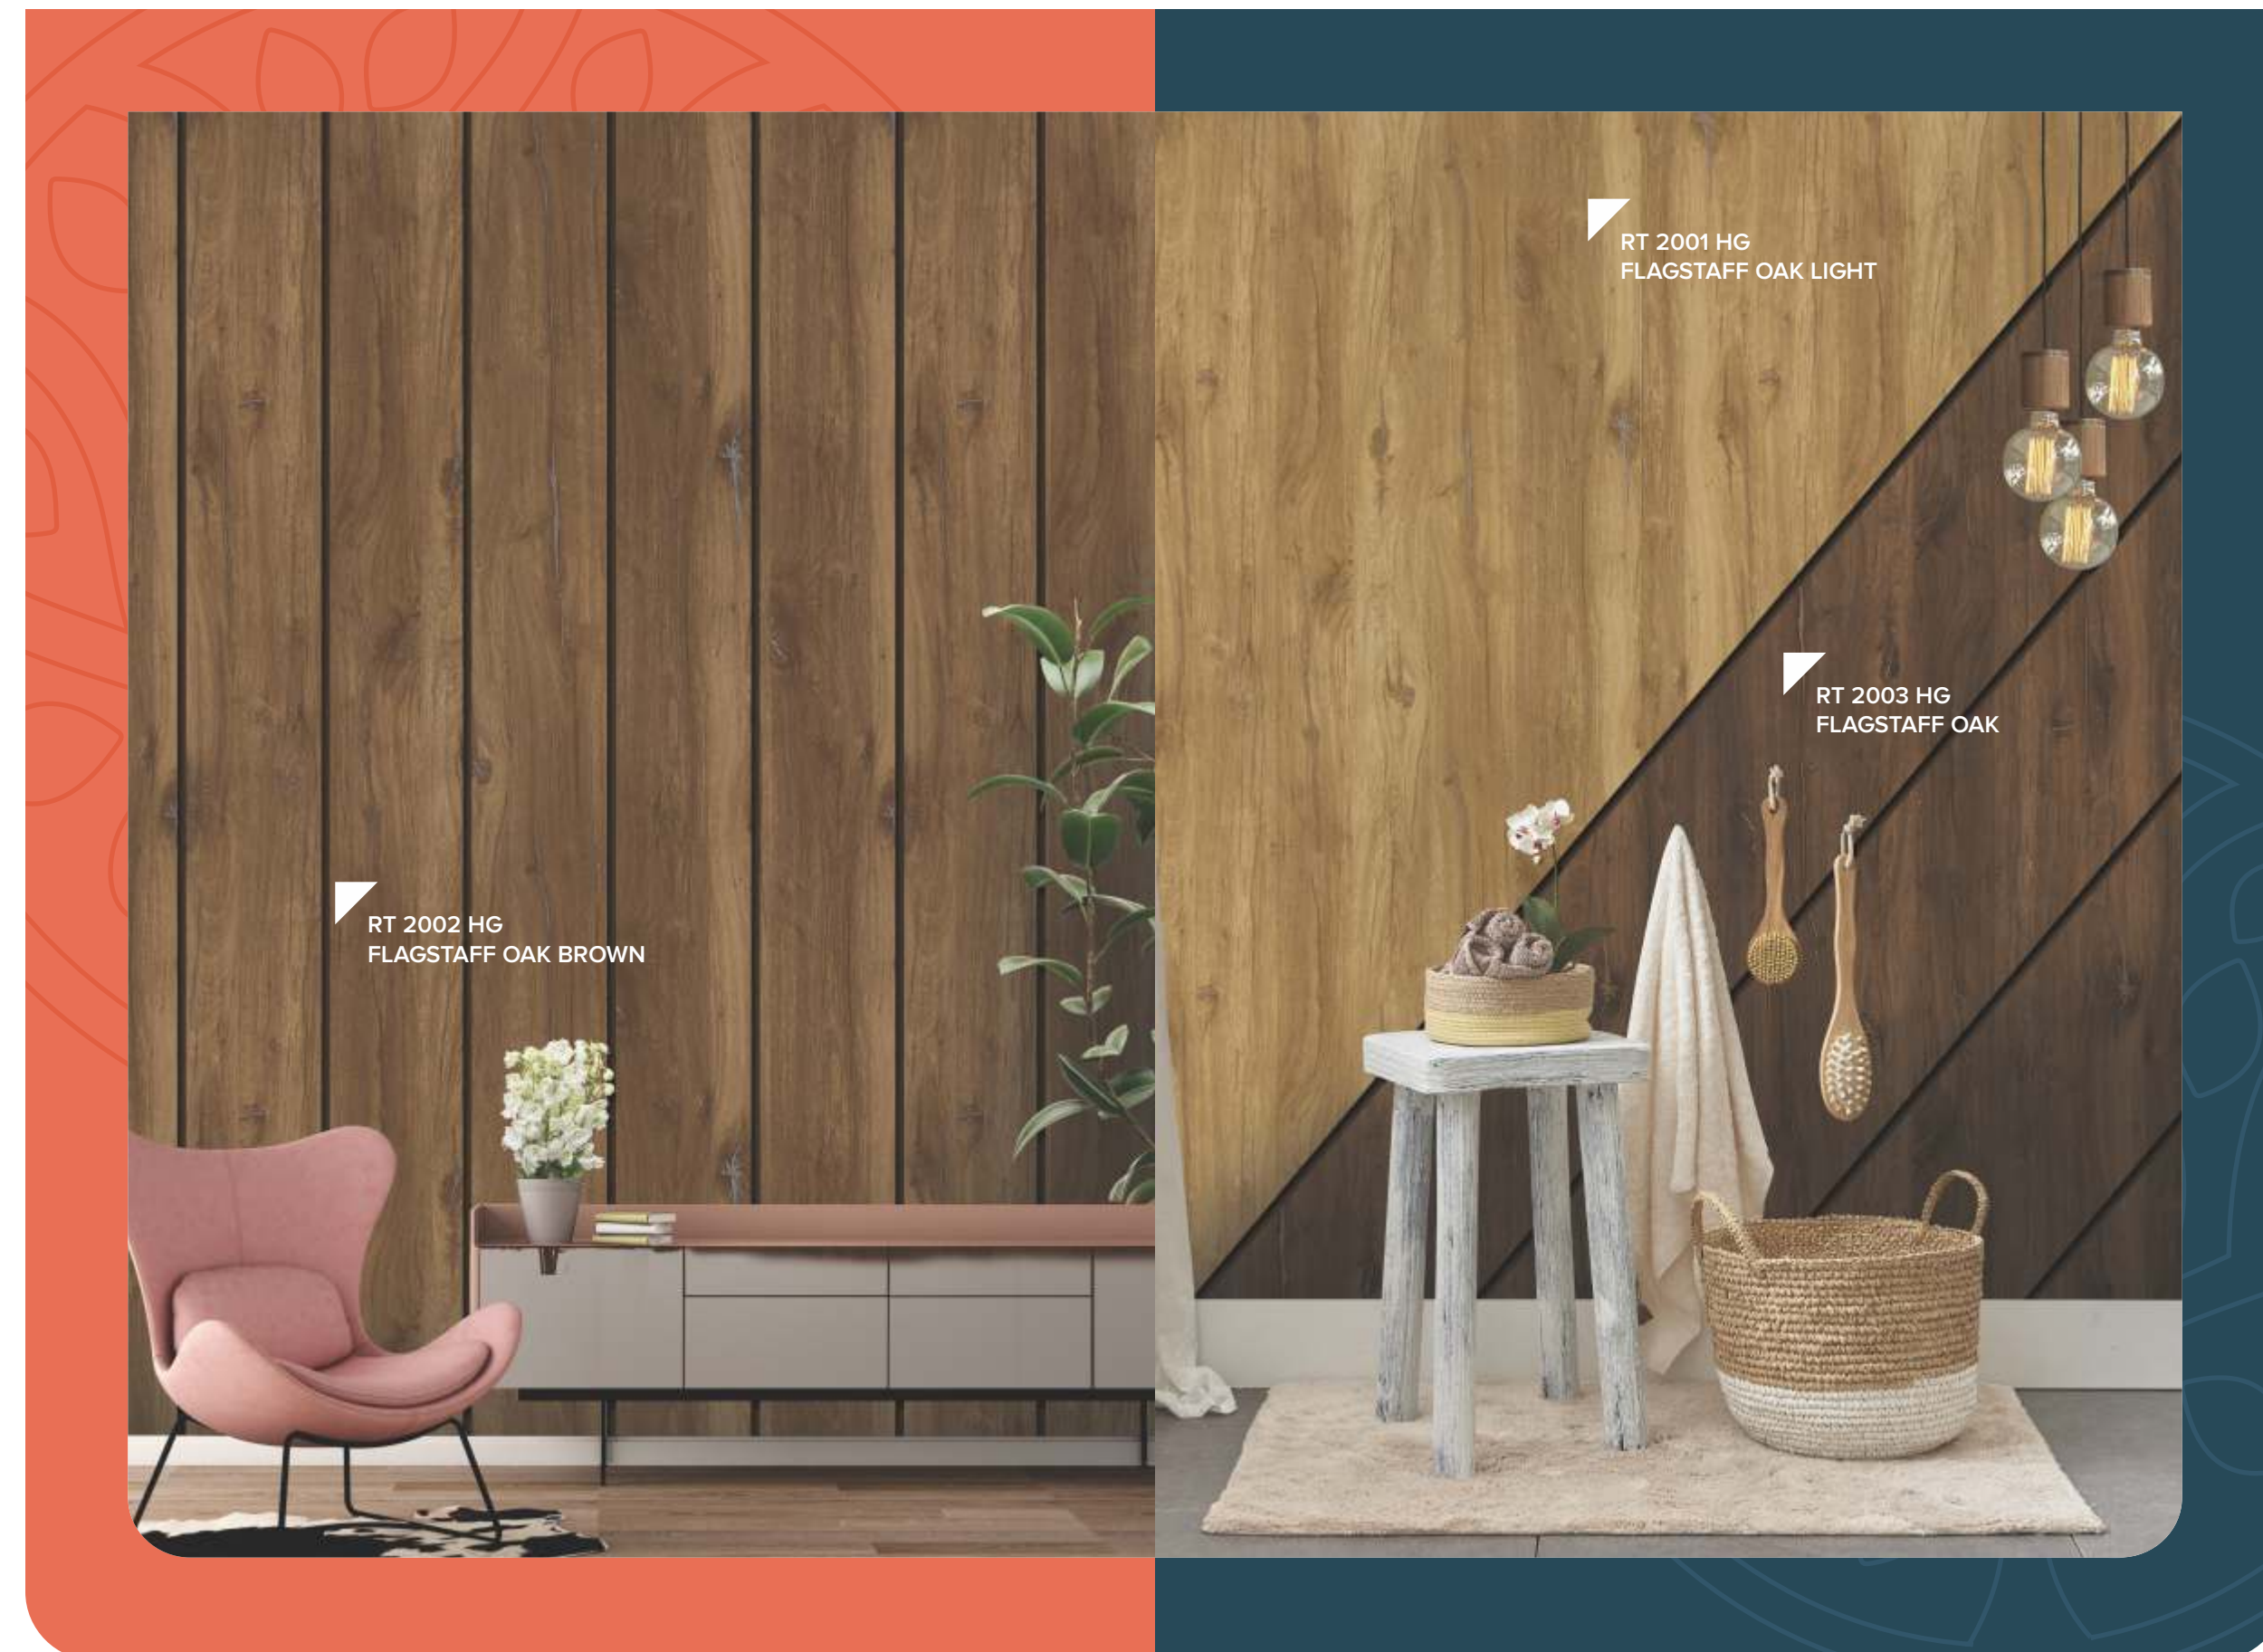

RT 2002 HG
FLAGSTAFF OAK BROWN

RT 2001 HG
FLAGSTAFF OAK LIGHT

RT 2003 HG
FLAGSTAFF OAK