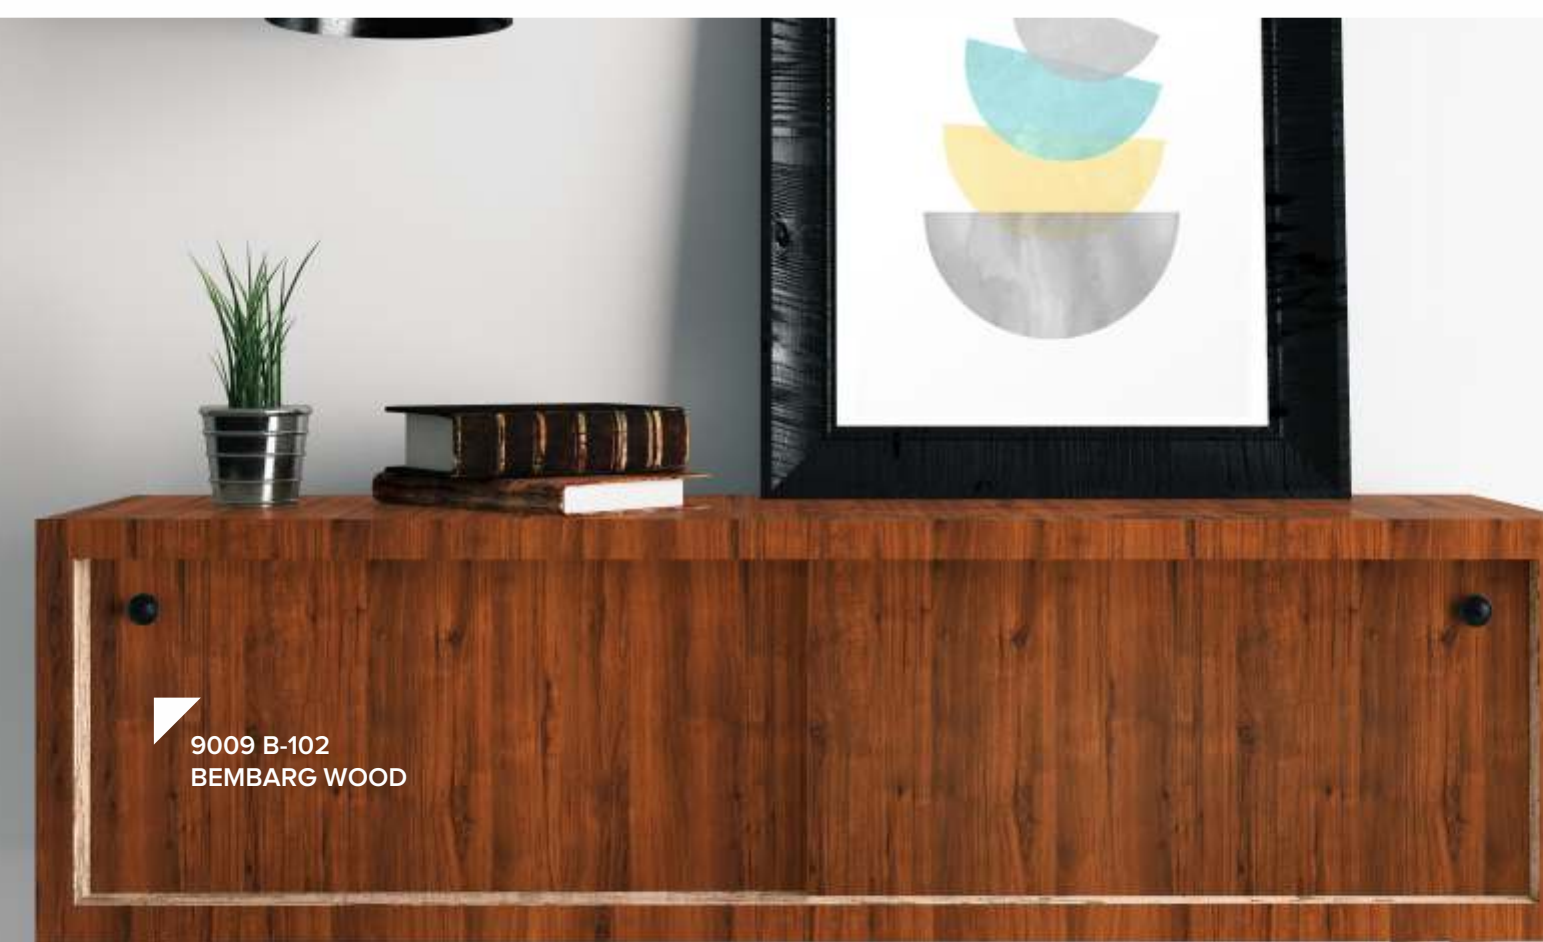

- Environmentally Friendly
- Recycled Panel
- Recyclable
- Sound Resistant
- Water Resistant
- Long Lasting

MARS SURFACE

9004 B-102
ASPEN TEAK

9004 B-102 | ASPEN TEAK

CREATIVE

9009 B-102 | BEMBARG WOOD

- Environmentally Friendly 
- Resistant to Stains 
- Recyclable 
- Sound Absorbing 
- Anti-Reduction 
- Long-lasting 