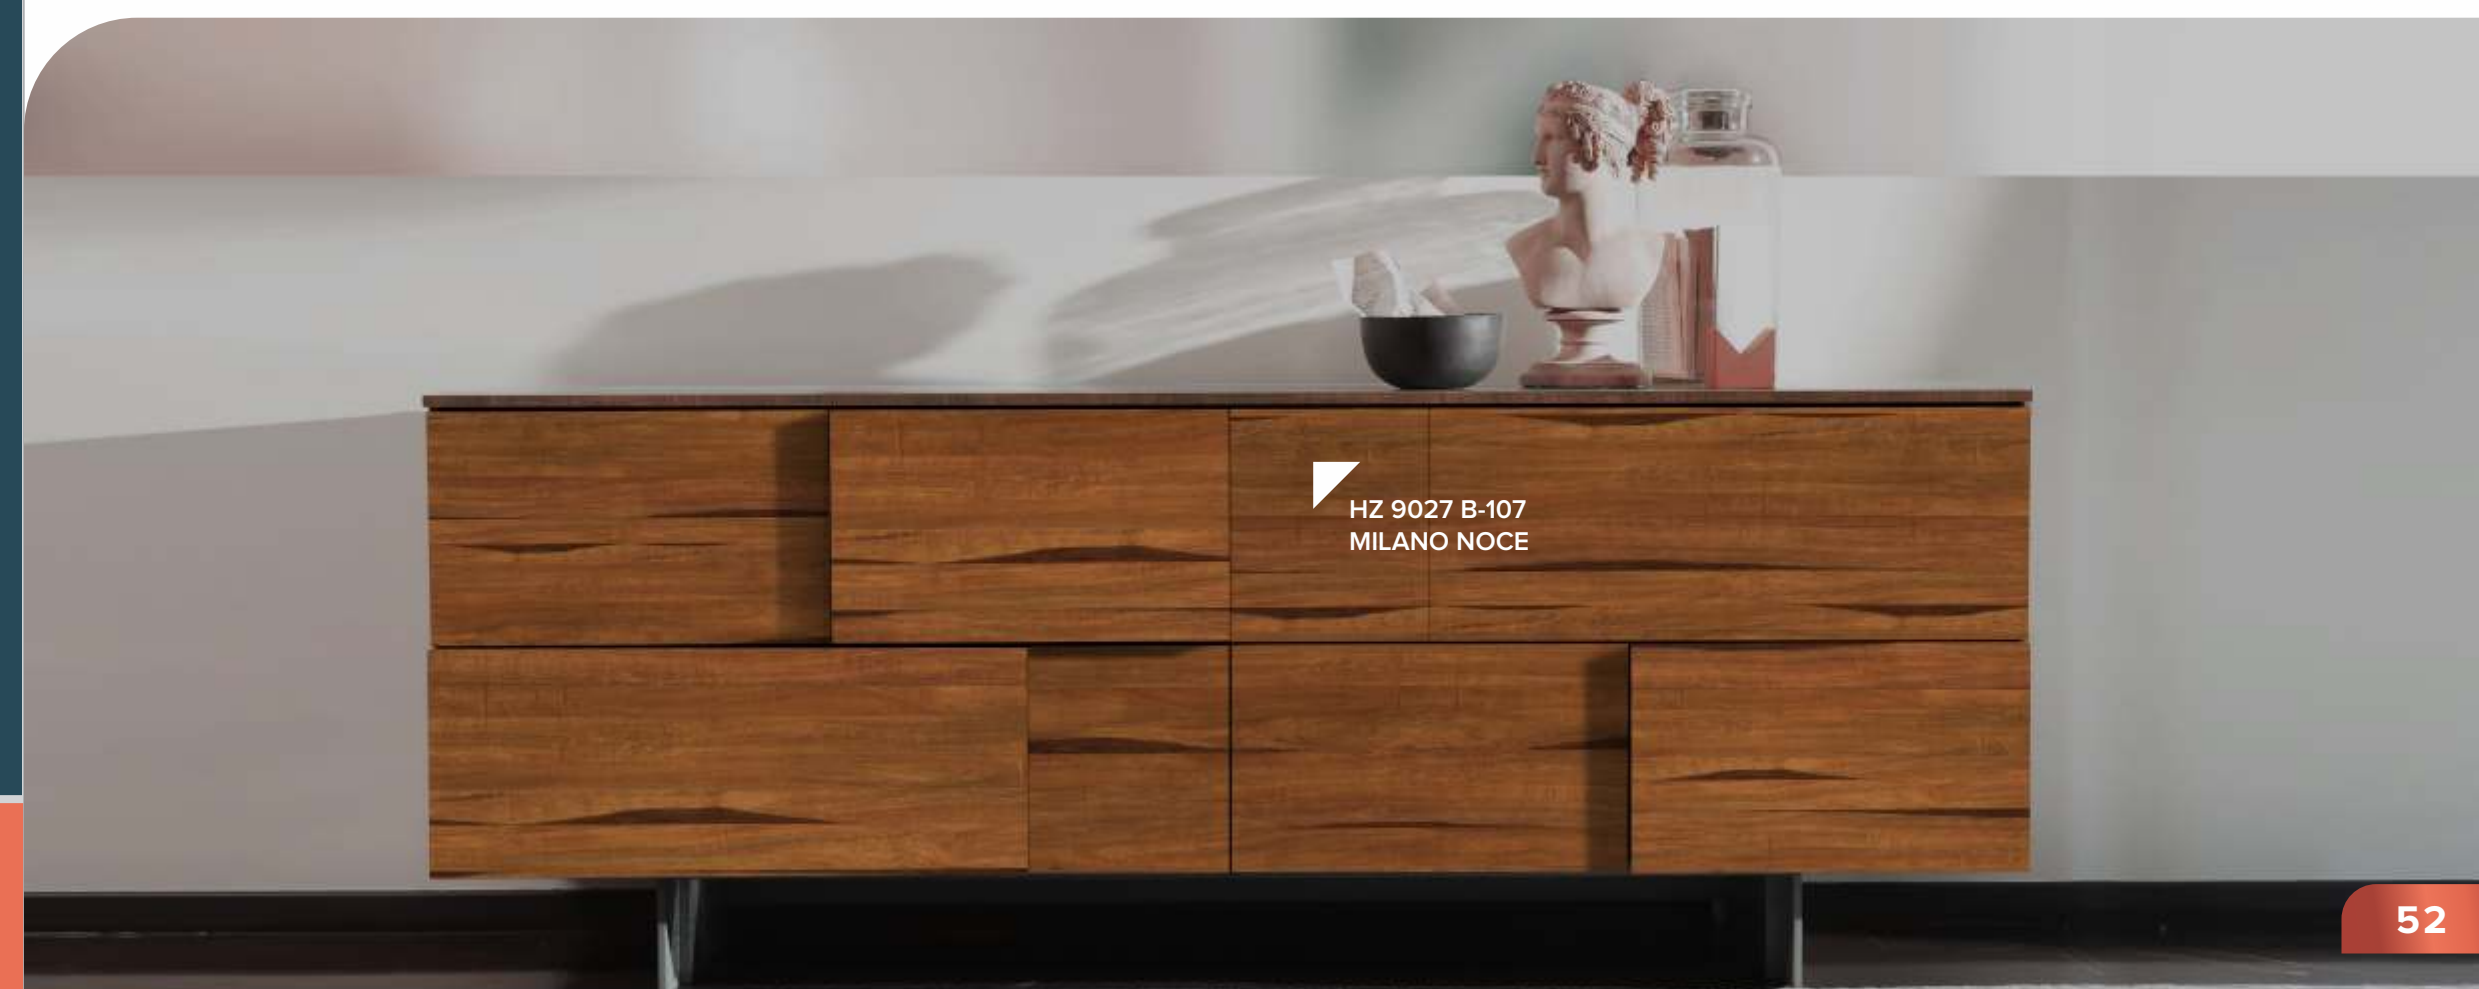

HZ 9027 B-107
MILANO NOCE